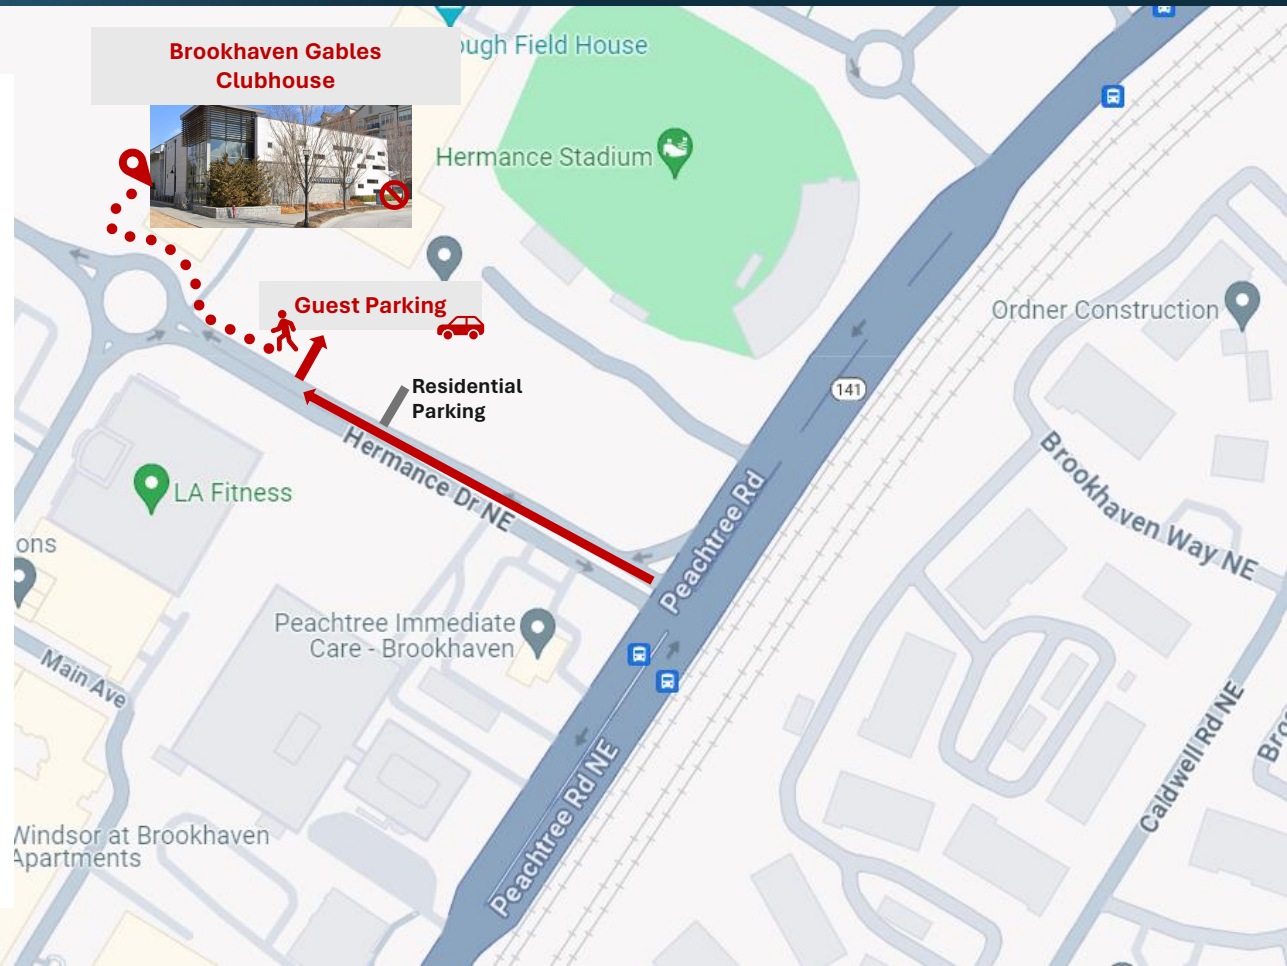

EXECUTIVE
LEADERSHIP
BREAKFAST
SERIES

Moving Beyond One & Done to Create an Inclusive Culture

Wednesday, March 20, 2024

8am - 10am ET

EVENT
DATE &
LOCATION

4420 Peachtree Rd., NE, Brookhaven Gables Clubhouse
Atlanta, GA 30319

DIRECTIONS

If you are traveling north on Peachtree Rd. NE:

- Turn left on Hermance Dr
- At second driveway, turn right into Guest parking
- Park in any of the visitor spaces

If you are traveling south on Peachtree Rd. NE:

- Turn right on Hermance Dr
- At second driveway, turn right into Guest parking
- Park in any of the visitor spaces

Once parked:

- Follow signs to the Gables Leasing Office
- Then, follow signs to the Clearwater event in the Clubhouse (entrance in rear of building)

Lost? Call Laura at 404.345.4381